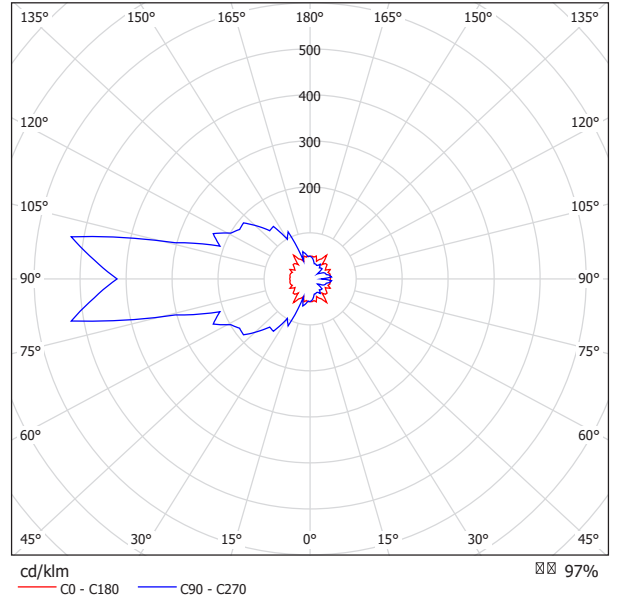

Wonder large fumè