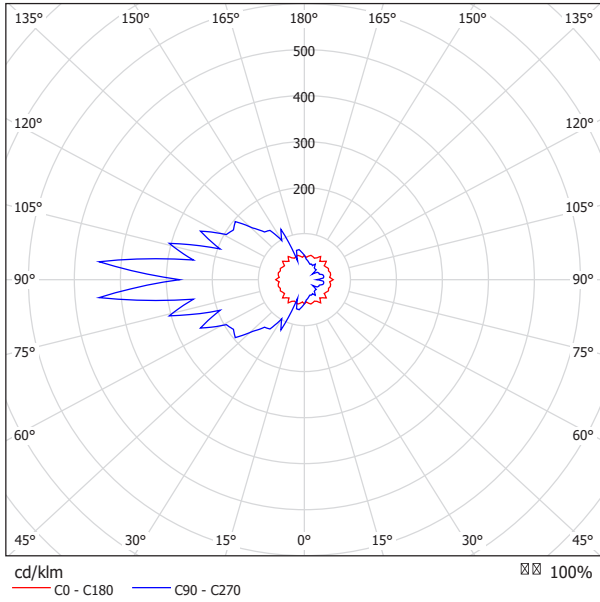

Wonder mini transparent