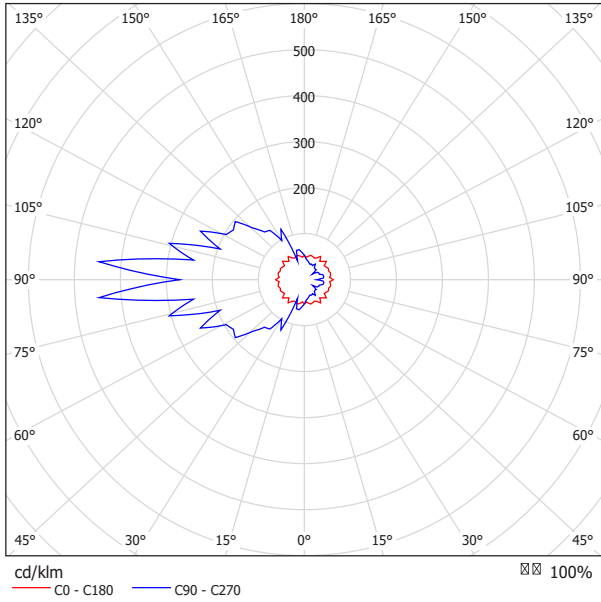

Wonder medium transparent