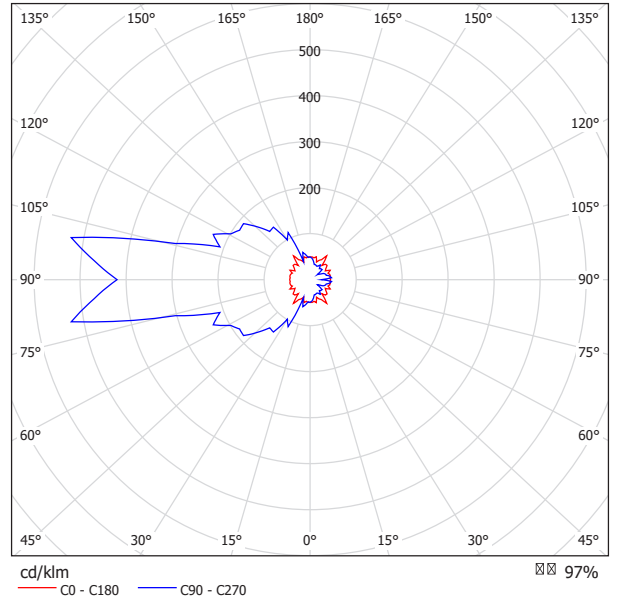

Wonder mini fumè