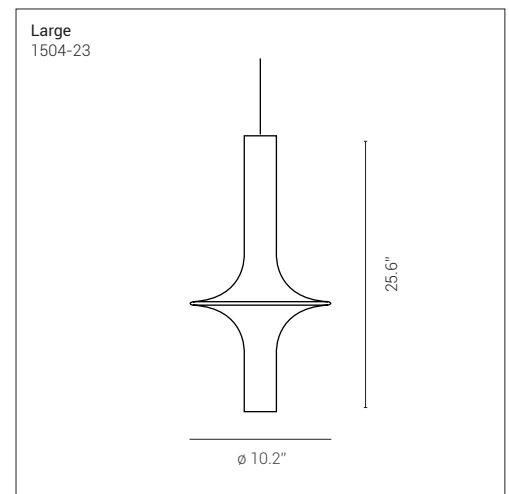

Structure finishes

● Matt graphite   ● Matt gold   ● Matt rose gold