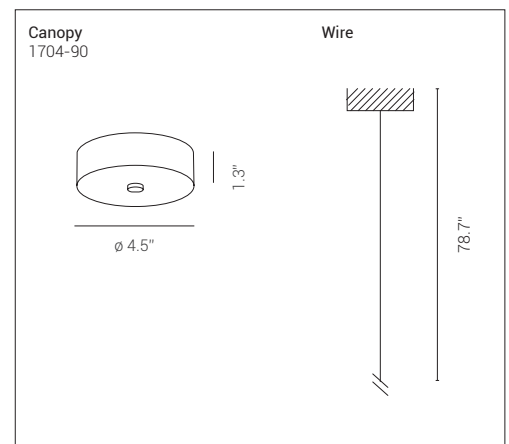

Structure finishes

● Matt graphite   ● Matt gold   ● Matt rose gold