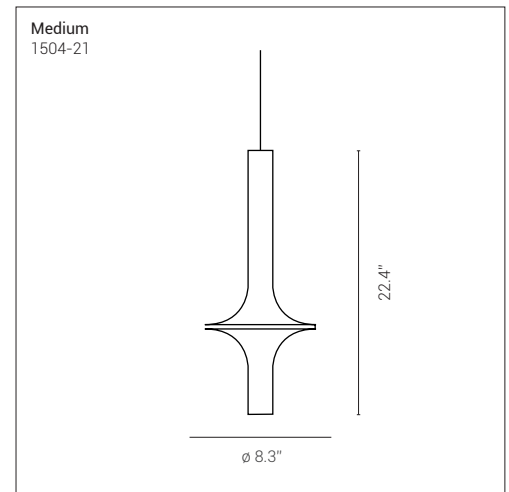

Structure finishes

● Matt graphite   ● Matt gold   ● Matt rose gold