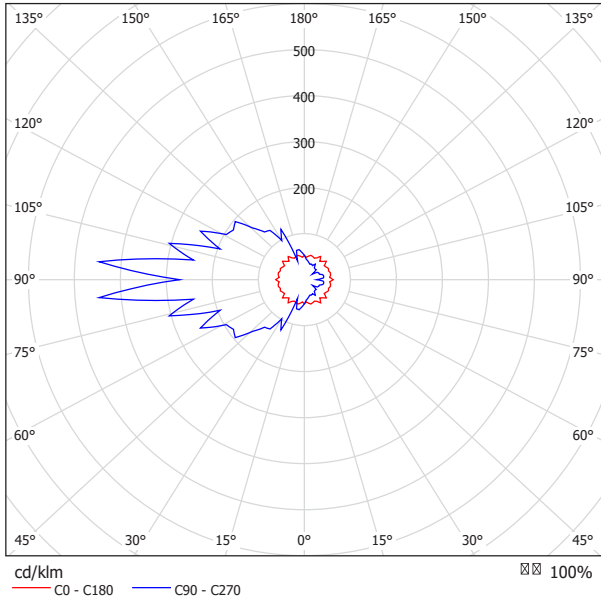

Wonder large transparent