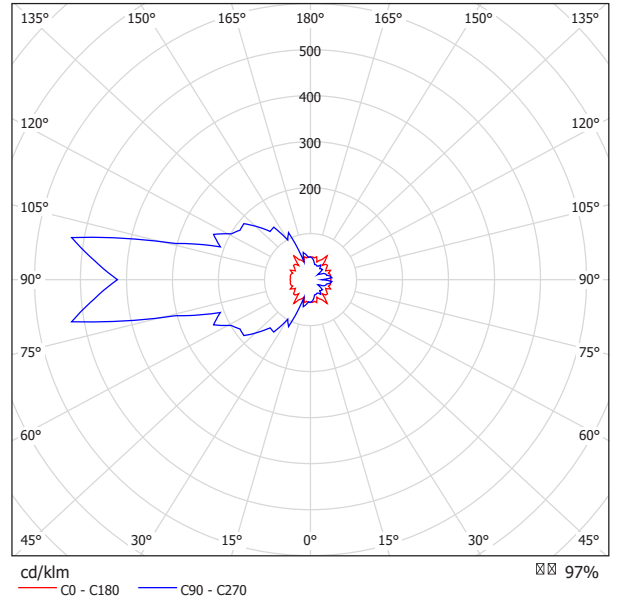

Wonder medium fumè