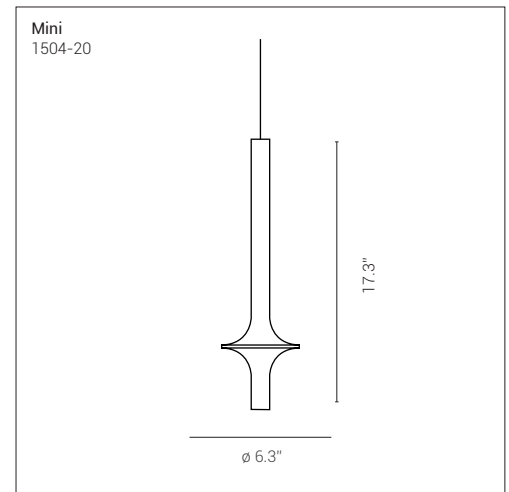

Structure finishes

● Matt graphite   ● Matt gold   ● Matt rose gold