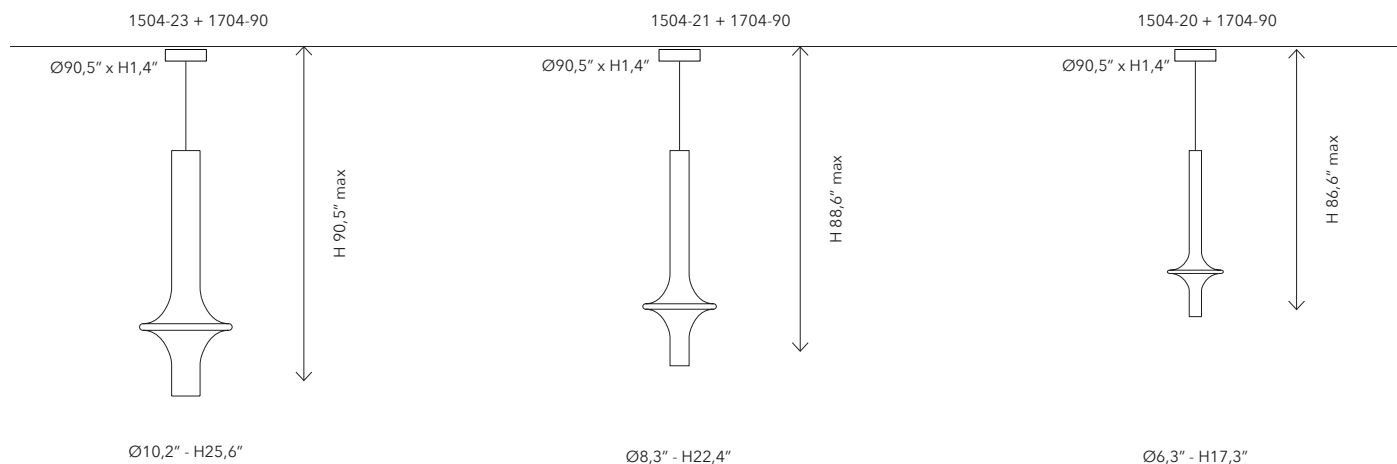

CERTIFICATION